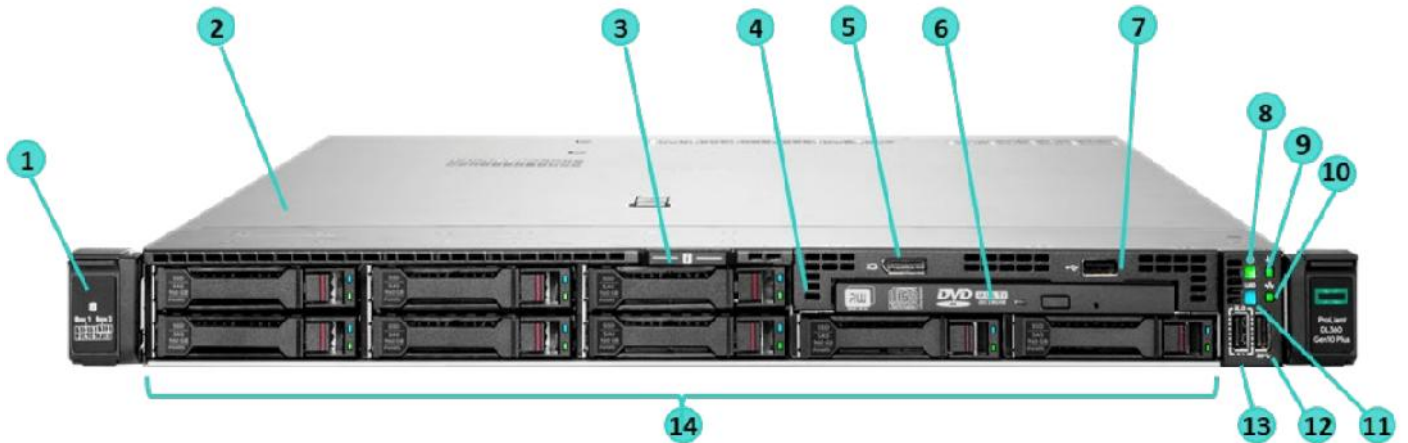

HPE DL360 Gen10 Plus (v26)

-
-
-
-

: server@servershop1.com
: +7-701-7189604

8 SFF Front View – 8 SFF + optional Universal Media Bay, optical drive, and SAS drives shown

4 LFF Front View – 4 LFF + Optional Systems Insight Display (SID), optical drive and SAS drives shown