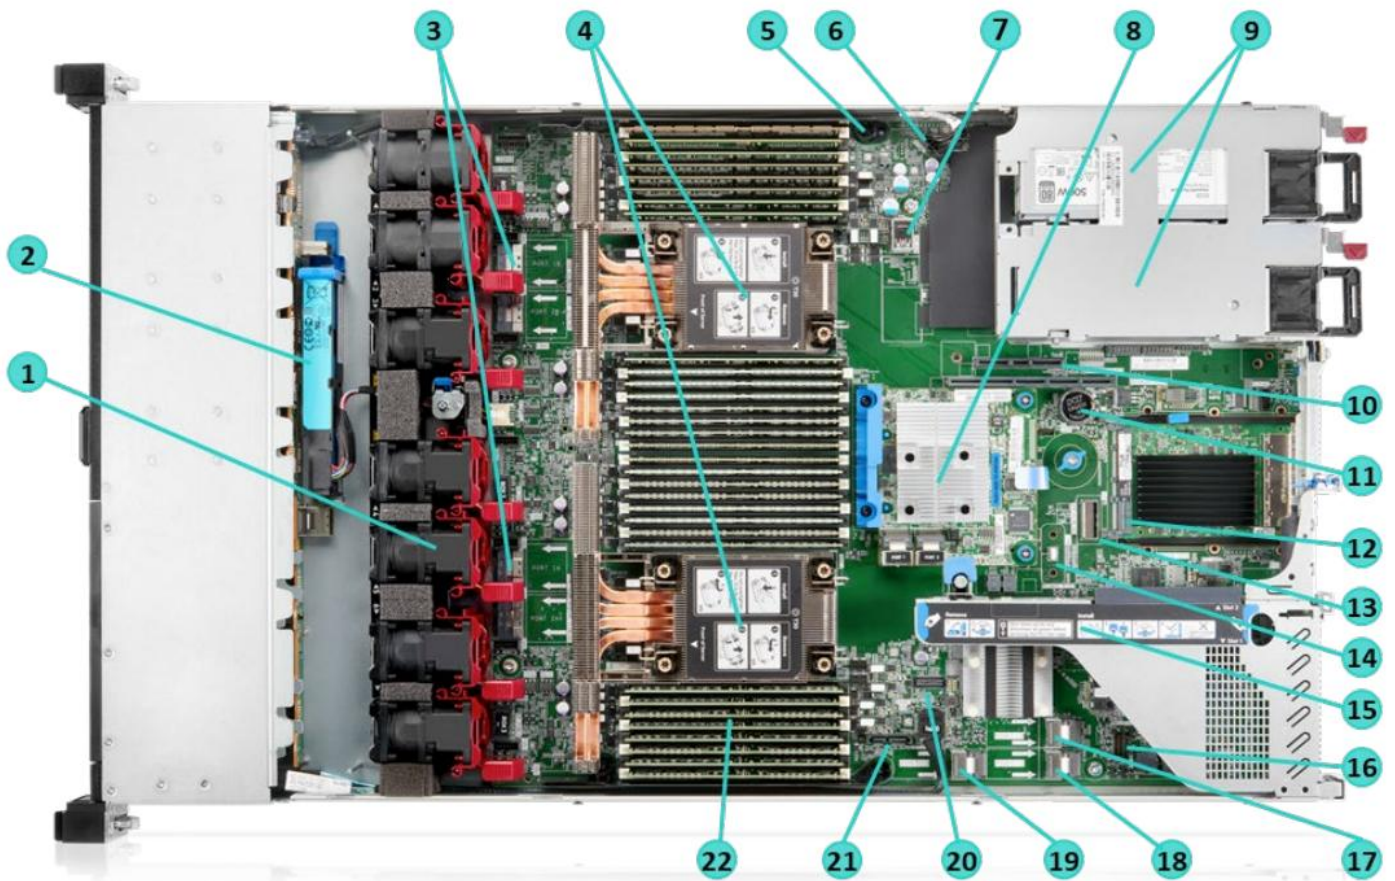

HPE DL360 Gen10 Plus (v26)

-
-
-
-

: server@servershop1.com
: +7-701-7189604

8 SFF Front View – 8 SFF + optional Universal Media Bay, optical drive, and SAS drives shown

4 LFF Front View – 4 LFF + Optional Systems Insight Display (SID), optical drive and SAS drives shown