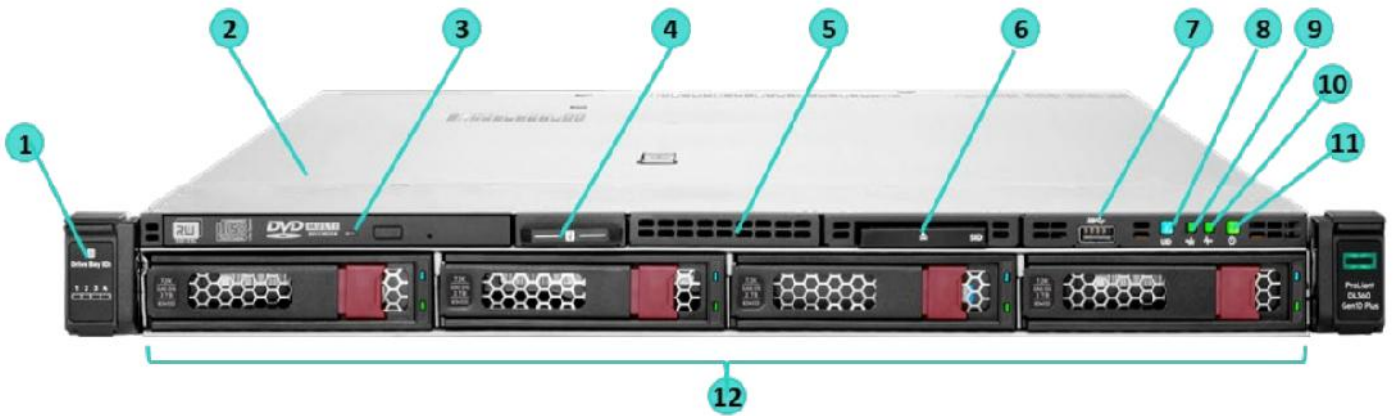

HPE DL360 Gen10 Plus (v26)

-
-
-
-

: server@servershop1.com
: +7-701-7189604

8 SFF Front View – 8 SFF + optional Universal Media Bay, optical drive, and SAS drives shown

4 LFF Front View – 4 LFF + Optional Systems Insight Display (SID), optical drive and SAS drives shown