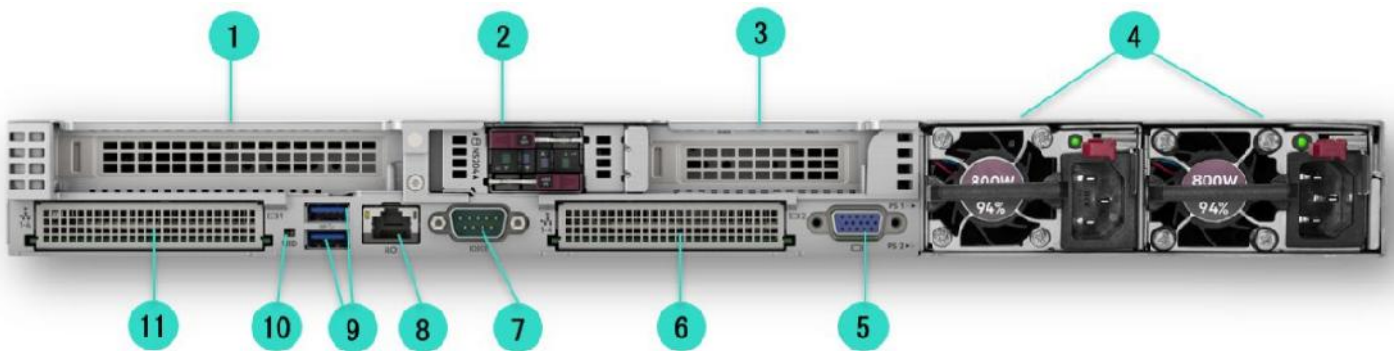

20 EDSFF Front View – 20 E3.s 1T NVMe drives shown

Internal View - Standard for all DL360 Gen11

Rear View - Standard for all DL360 Gen11

HPE DL360 Gen11

- P51930-B21 - HPE ProLiant DL360 Gen11 4410Y 2.0GHz 12-core 1P 32GB-R MR408i-o NC 8SFF 800W
- P51931-B21 - HPE ProLiant DL360 Gen11 5416S 2.0GHz 16-core 1P 32GB-R NC 8SFF 800W
- P51932-B21 - HPE ProLiant DL360 Gen11 5415+ 2.9GHz 8-core 1P 32GB-R NC 8SFF 800W
- P60734-B21 - HPE ProLiant DL360 Gen11 4416+ 2.0GHz 20-core 1P 32GB-R MR408i-o NC 8SFF 800W
- P60735-B21 - HPE ProLiant DL360 Gen11 4410Y 2.0GHz 12-core 1P 32GB-R NC 4LFF 800W