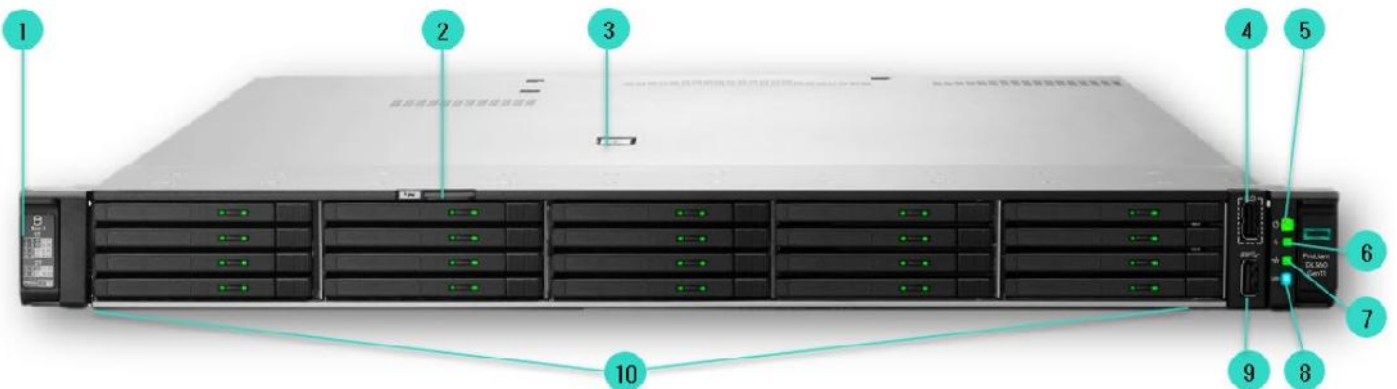

HPE DL360 Gen11 (v09)

-
-
-
-

: server@servershop1.com
: +7-701-7189604

8 SFF Front View – 8 SFF + optional Universal Media Bay, optical drive, Display Port, USB2.0 and SAS drives shown

4 LFF Front View – 4 LFF + optional Optical drive, Display Port, USB2.0 and SAS drives shown