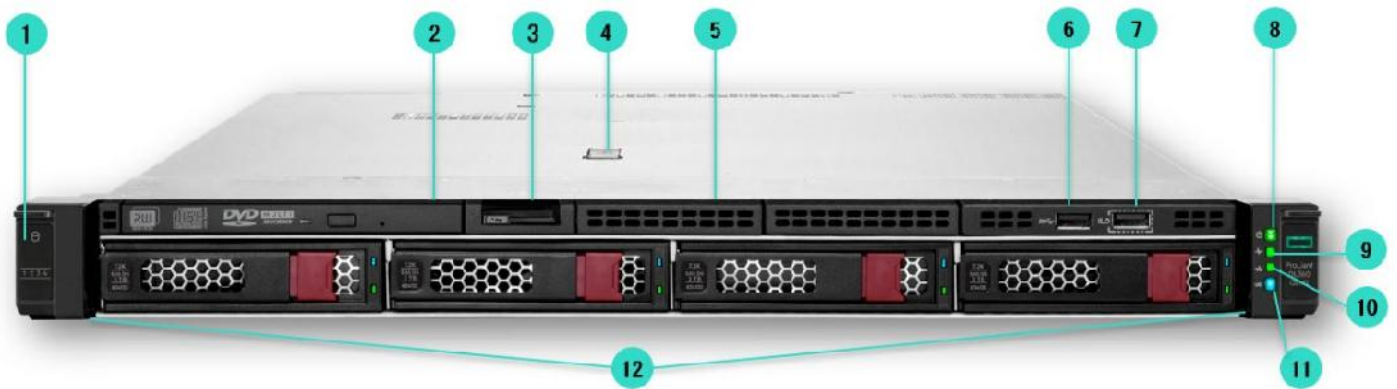

HPE DL360 Gen11 (v09)

-
-
-
-

: server@servershop1.com
: +7-701-7189604

8 SFF Front View – 8 SFF + optional Universal Media Bay, optical drive, Display Port, USB2.0 and SAS drives shown

4 LFF Front View – 4 LFF + optional Optical drive, Display Port, USB2.0 and SAS drives shown

20 EDSFF Front View – 20 E3.s 1T NVMe drives shown

Internal View - Standard for all DL360 Gen11

Rear View - Standard for all DL360 Gen11

HPE DL360 Gen11

- P51930-B21 - HPE ProLiant DL360 Gen11 4410Y 2.0GHz 12-core 1P 32GB-R MR408i-o NC 8SFF 800W
- P51931-B21 - HPE ProLiant DL360 Gen11 5416S 2.0GHz 16-core 1P 32GB-R NC 8SFF 800W
- P51932-B21 - HPE ProLiant DL360 Gen11 5415+ 2.9GHz 8-core 1P 32GB-R NC 8SFF 800W
- P60734-B21 - HPE ProLiant DL360 Gen11 4416+ 2.0GHz 20-core 1P 32GB-R MR408i-o NC 8SFF 800W
- P60735-B21 - HPE ProLiant DL360 Gen11 4410Y 2.0GHz 12-core 1P 32GB-R NC 4LFF 800W