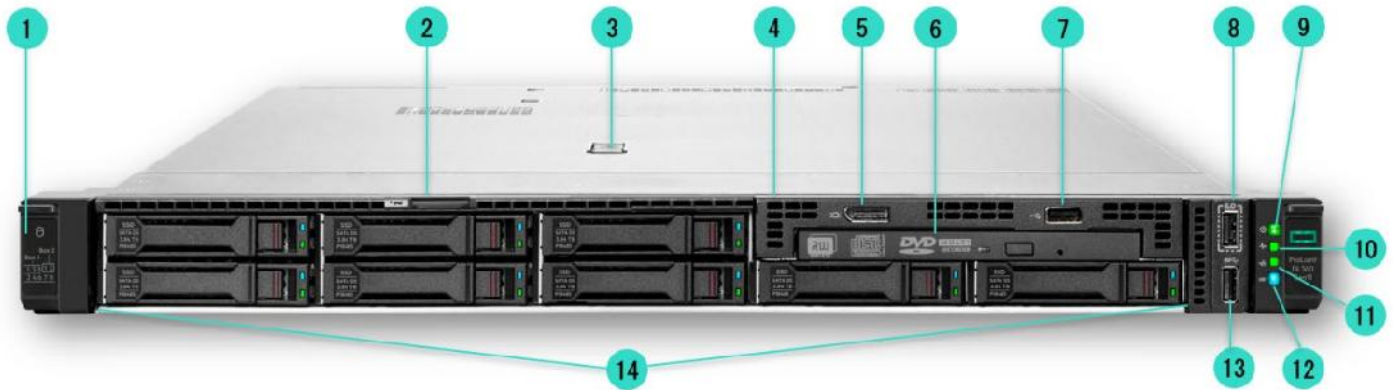

HPE DL360 Gen11 (v09)

-
-
-
-

: server@servershop1.com
: +7-701-7189604

8 SFF Front View – 8 SFF + optional Universal Media Bay, optical drive, Display Port, USB2.0 and SAS drives shown

4 LFF Front View – 4 LFF + optional Optical drive, Display Port, USB2.0 and SAS drives shown

20 EDSFF Front View – 20 E3.s 1T NVMe drives shown

Internal View - Standard for all DL360 Gen11

Rear View - Standard for all DL360 Gen11

HPE DL360 Gen11

- P51930-B21 - HPE ProLiant DL360 Gen11 4410Y 2.0GHz 12-core 1P 32GB-R MR408i-o NC 8SFF 800W
- P51931-B21 - HPE ProLiant DL360 Gen11 5416S 2.0GHz 16-core 1P 32GB-R NC 8SFF 800W
- P51932-B21 - HPE ProLiant DL360 Gen11 5415+ 2.9GHz 8-core 1P 32GB-R NC 8SFF 800W
- P60734-B21 - HPE ProLiant DL360 Gen11 4416+ 2.0GHz 20-core 1P 32GB-R MR408i-o NC 8SFF 800W
- P60735-B21 - HPE ProLiant DL360 Gen11 4410Y 2.0GHz 12-core 1P 32GB-R NC 4LFF 800W