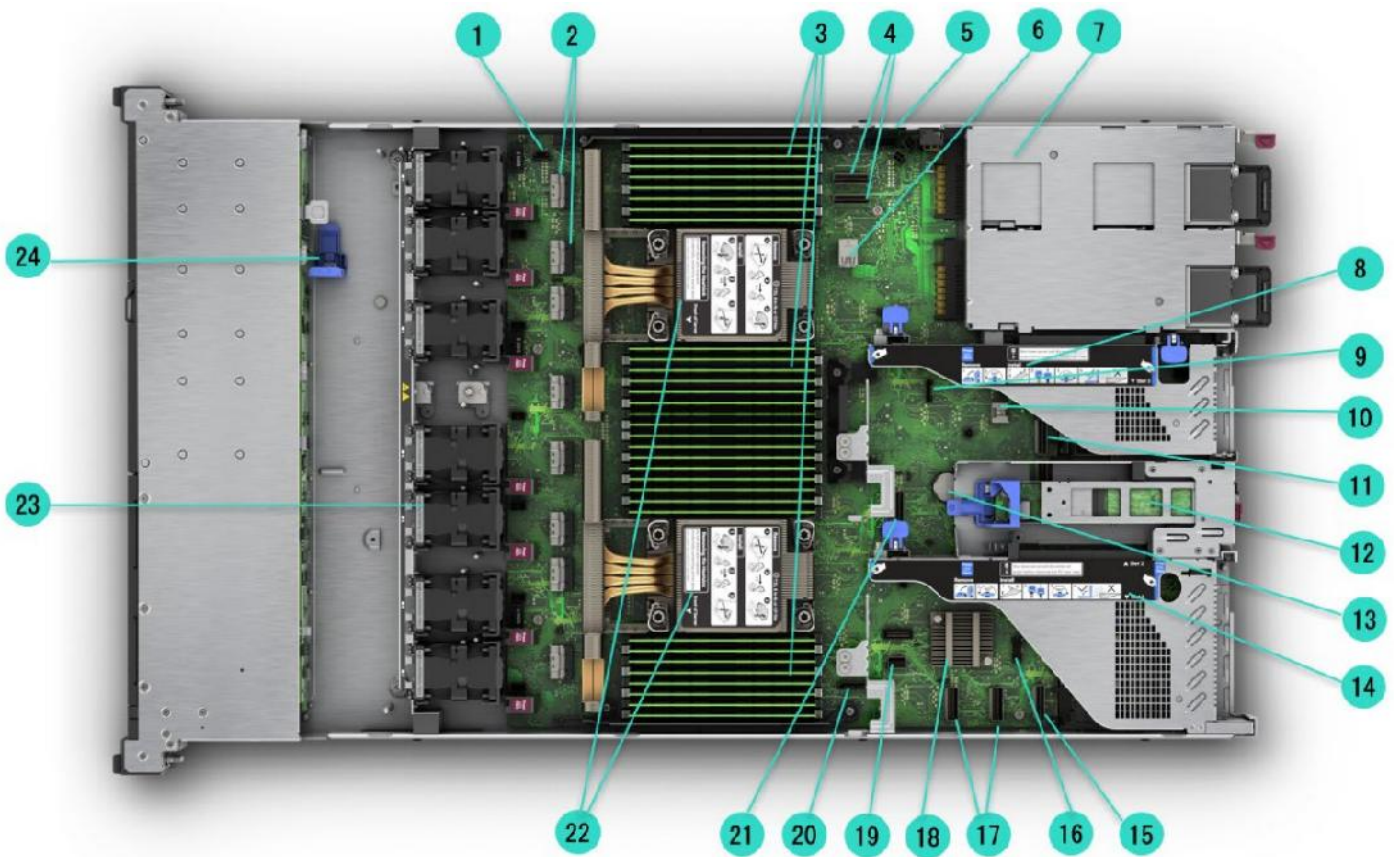

20 EDSFF Front View – 20 E3.s 1T NVMe drives shown

Internal View - Standard for all DL360 Gen11

Rear View - Standard for all DL360 Gen11

HPE DL360 Gen11

- P51930-B21 - HPE ProLiant DL360 Gen11 4410Y 2.0GHz 12-core 1P 32GB-R MR408i-o NC 8SFF 800W
- P51931-B21 - HPE ProLiant DL360 Gen11 5416S 2.0GHz 16-core 1P 32GB-R NC 8SFF 800W
- P51932-B21 - HPE ProLiant DL360 Gen11 5415+ 2.9GHz 8-core 1P 32GB-R NC 8SFF 800W
- P60734-B21 - HPE ProLiant DL360 Gen11 4416+ 2.0GHz 20-core 1P 32GB-R MR408i-o NC 8SFF 800W
- P60735-B21 - HPE ProLiant DL360 Gen11 4410Y 2.0GHz 12-core 1P 32GB-R NC 4LFF 800W