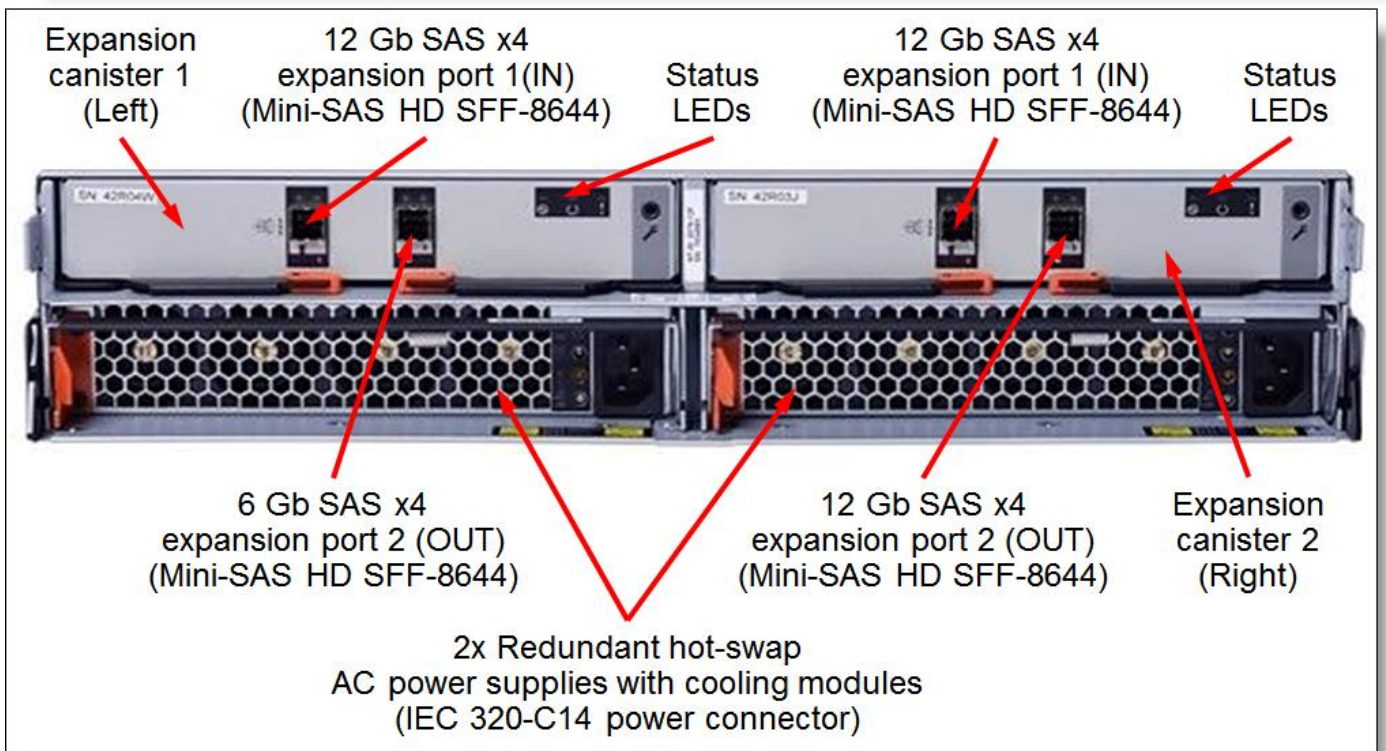

## Status LEDs

24x 2.5-inch SAS hot-swap drive bays

## Status LEDs

12x 3.5-inch SAS hot-swap drive bays