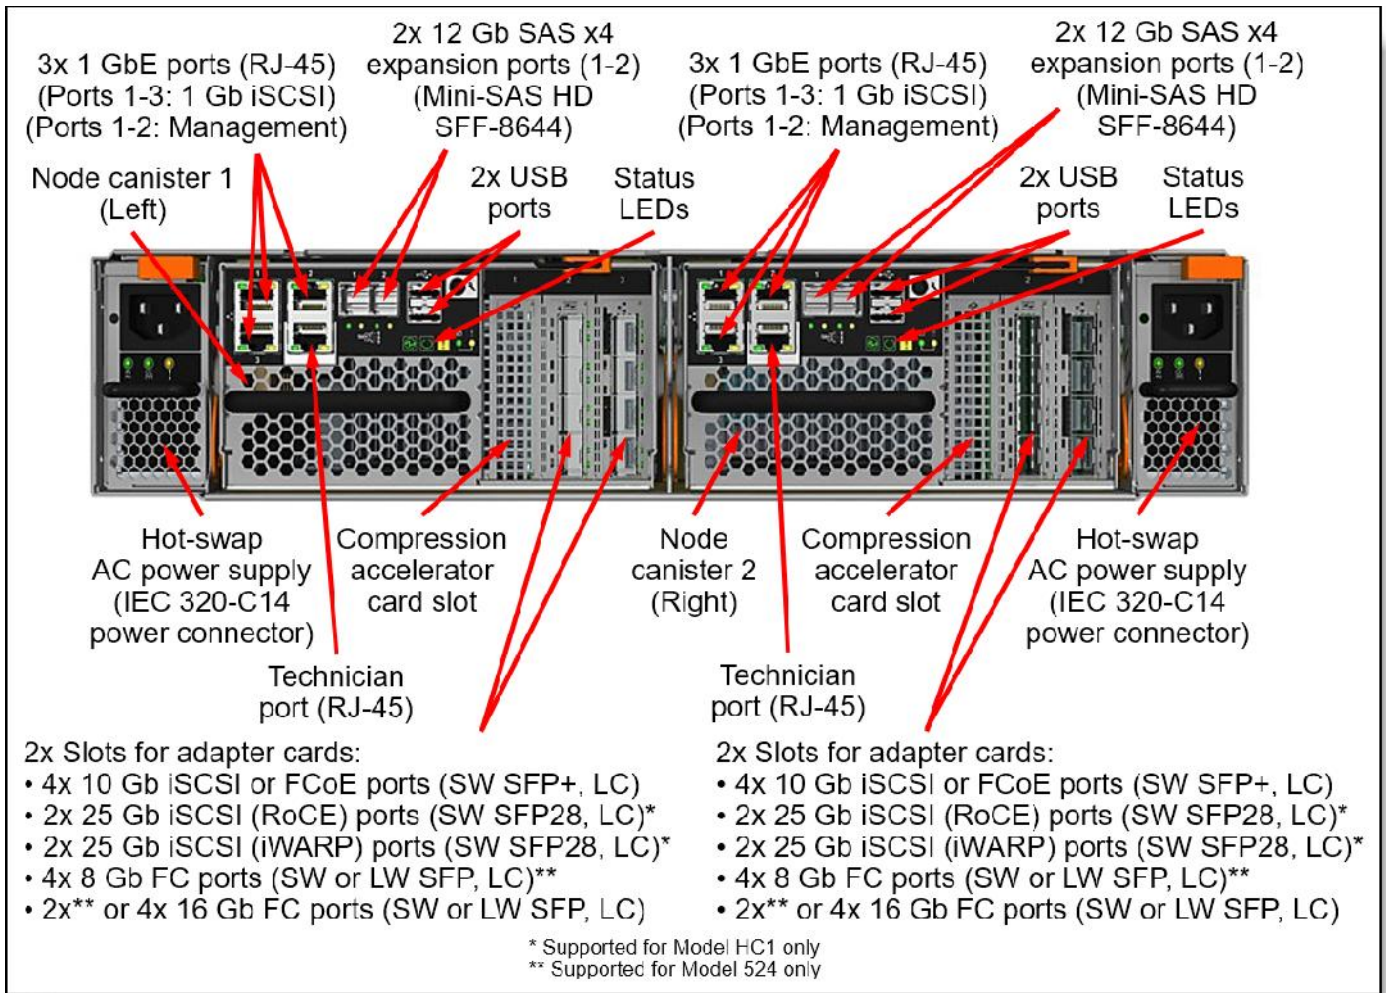

## Status LEDs

24x 2.5-inch SAS hot-swap drive bays

## Status LEDs

12x 3.5-inch SAS hot-swap drive bays

## IBM Storwize V7000

- 00NC505 - 10 Gb Ethernet 4 Port Adapter Cards (Pair)
- 00NC503 - 8 Gb FC 4 Port Adapter Cards (Pair)
- 00MN528 - 16 Gb FC 2 Port Adapter Cards (Pair)
- 00MM835 - 16 Gb FC 4 Port Adapter Cards (Pair)
- 00YK978 - V7000 25GbE (RoCE) Adapter Pair
- 00YK981 - V7000 25GbE (iWARP) Adapter Pair